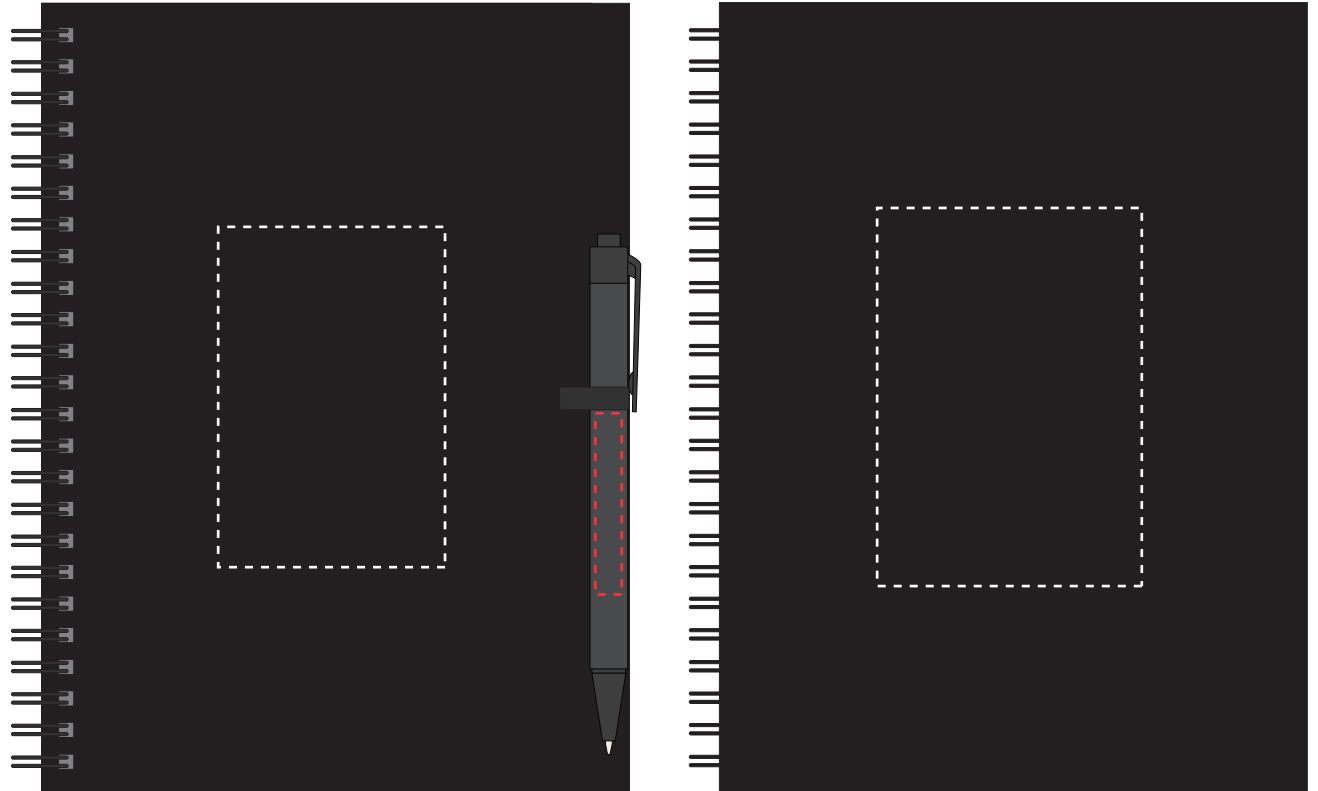

Artwork Approval

Your Ref:
Our Ref:

Quantity:
Version: 1

Product Code: QS0253
Product Colour: Black

PRODUCT NOTES: DUE TO THE NATURE OF THE PRODUCT THE PRINT POSITION MAY VARY BY 2 - 3 MM

**** NATURAL BOOK HAS A NATURAL PEN ****

We stock this item in the following colours

The dashed line is to demonstrate print area and will not appear on your printed item

PANTONE REFERENCE(S)

Full Colour Printing

ARTWORK SCALE 50%

PRINT LAYOUT

- ☐ CENTRED TO PRINT AREA
- ☐ CENTRED TO NOTEBOOK

PRINTING CONCERNS:

ACTUAL ARTWORK SIZE:

** Due to the recycled nature of this notebook white print can appear patchy, we would recommend a silver print which gives a more consistent finish due to the metallic element of the silver ink **

Please check the following are correct

QUANTITY ☒ CORRECT PRODUCT and PRODUCT COLOUR ☒ PRINT SIZE and POSITION ☒ PRINT COLOUR ☒ SPELLING, PHONE NUMBERS, EMAILS and WEBSITES ☒

Any special print requirements must be advised at approval stage, however a new visual may have to be done and approved which may affect the lead time. We may at times advise you of our concerns with regard to the print or print colour on the pdf proof - if approval is given this is unfortunately at your own risk. If a photograph is required of the item this may be chargeable and this is quite often done on day of despatch and could delay your order if approval isn't received immediately.

We cannot accept liability for errors, however caused, which are evident in the proof and not indicated by you at this stage. You are liable for all relevant costs incurred in correcting such mistakes once the proof has been approved. Please note: Your order will not go into production until this proof is approved in writing. This product may have more than one print area, please check to ensure the print position is correct as mistakes cannot be rectified once the goods have been printed. Due to the restrictions and constraints of printing, we can only use 'coated' ink, therefore your pantone reference will need to be a 'C' code. Please double check the pantone colour against a coated pantone book before approving the artwork. The colour and texture of a product can also have an effect on the final print colour.

To proceed, please reply back to sender clearly stating that the proof is approved